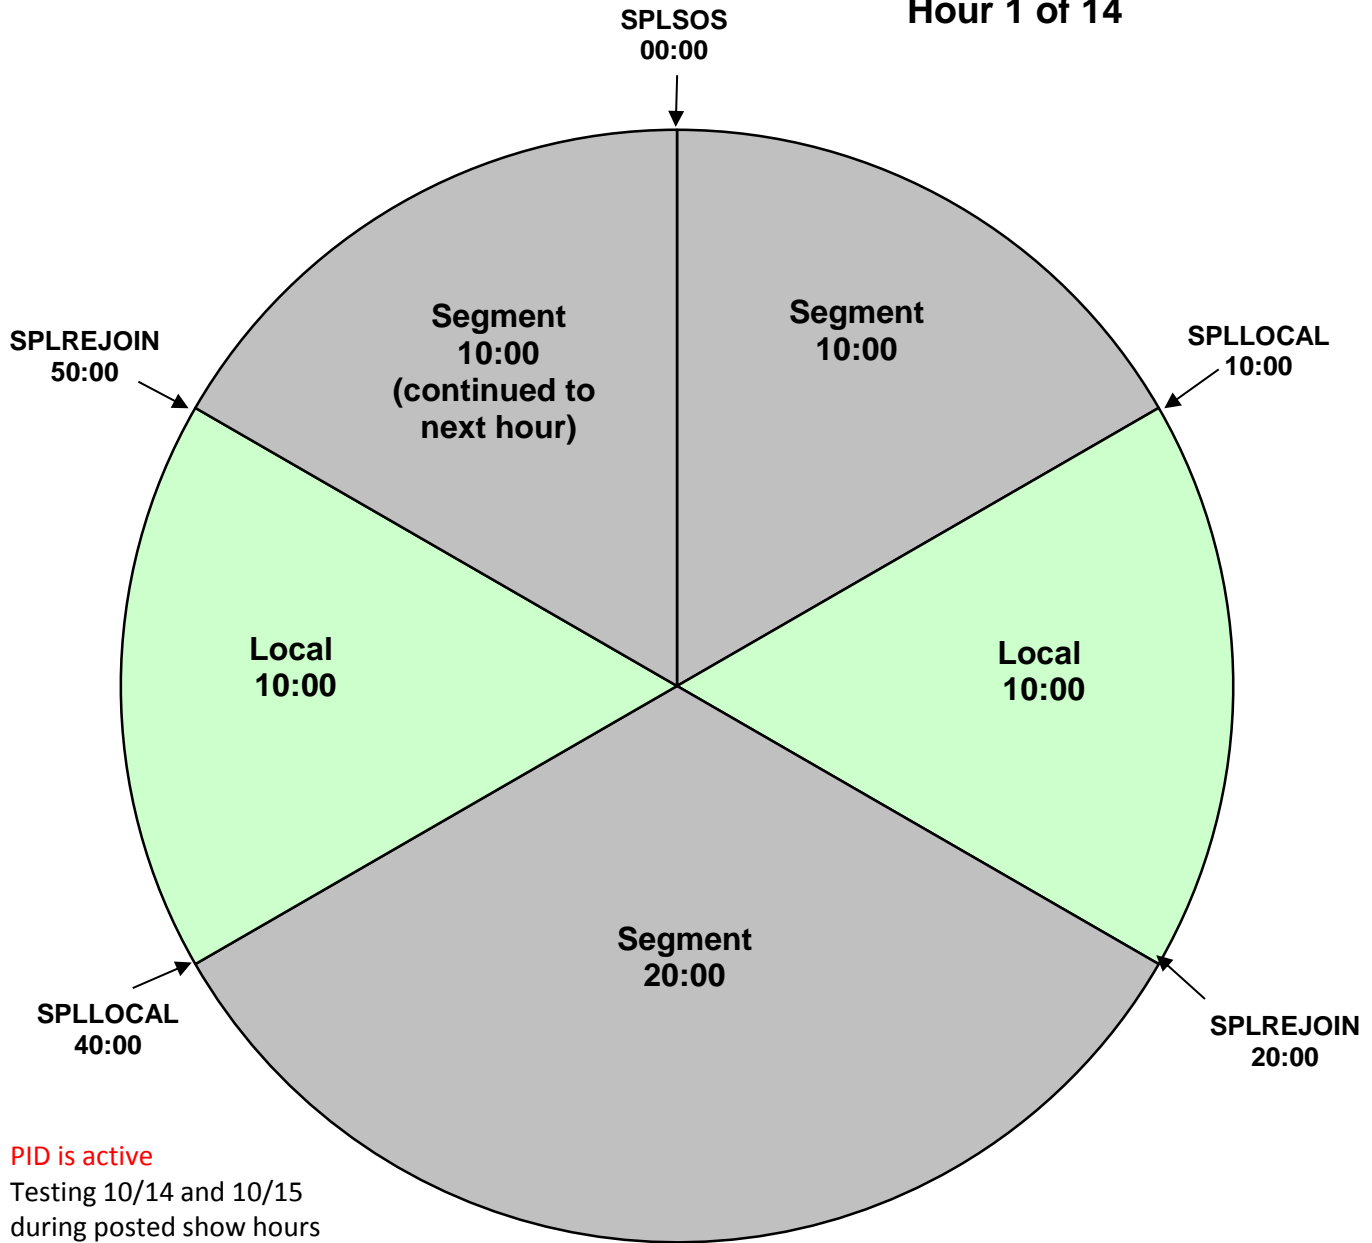

THE BREAKFAST CLUB

PROGRAM CLOCK
XDS Program: BC SPECIAL
(PID 102B, PGM 36)

Effective Date: November 16th, 2017
Premiere XDS PRO4-P Satellite
Time: 7:00AM - 9:00PM Pacific Time
Hour 1 of 14

PID is active

Testing 10/14 and 10/15 during posted show hours. Three sets of test cues will be sent at the top of each hour during posted show hours.

For Technical Assistance call:
Premiere Network Operations Center: 800-276-4431
Technical Info: www.premiereradio.com/engineering

Special Relays:
 SPLSOS = Start of Show
 SPLID = :10s Legal ID
 SPLLOCAL = Local Break
 SPLREJOIN = Rejoin Program
 SPLEOS = End of Show
 All Breaks Float